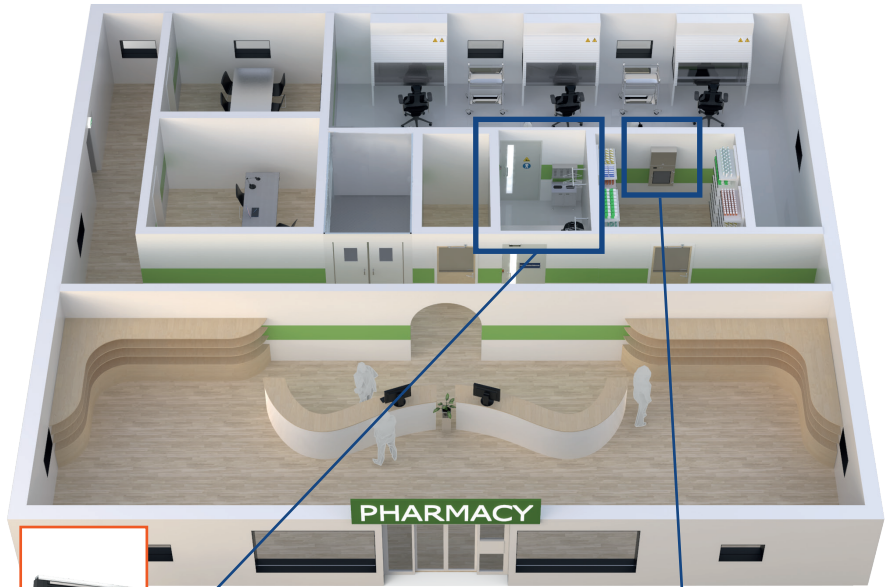

Flexible adaptation thanks to modular system

Integration into complex building control systems possible

Approved for doors in emergency exits

Quick and easy installation with no programming requirements

The dependencies of the doors are set using simple DIP switches. On-site adaptation to different conditions is easily possible at any time by trained personnel (without the need for any IT knowledge).

All internal system components are completely pluggable. The cables as well as the corresponding sockets are clearly labeled in color, so that incorrect connection is practically impossible.

APPLICATION EXAMPLE: PHARMACY

PERSONNEL LOCK

- Consists of control terminal and operating terminals (with/without emergency open), distribution box, pre-assembled connecting cables and electrical locking elements
- Many special functions can be implemented
- Control and emergency exit possible from the inside