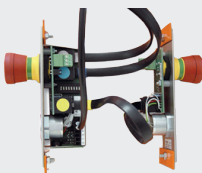

All internal system components are completely pluggable. The cables as well as the corresponding sockets are clearly labeled in color, so that incorrect connection is practically impossible.

APPLICATION EXAMPLE: PHARMACY

PERSONNEL LOCK

- Consists of control terminal and operating terminals (with/without emergency open), distribution box, pre-assembled connecting cables and electrical locking elements
- Many special functions can be implemented
- Control and emergency exit possible from the inside

MATERIAL LOCK

- Cost-effective solution due to the smaller component scope
- Terminal can be operated in stand-alone mode (one-sided operation)

Detailed information can be found at www.dictator.com > Door interlock systems