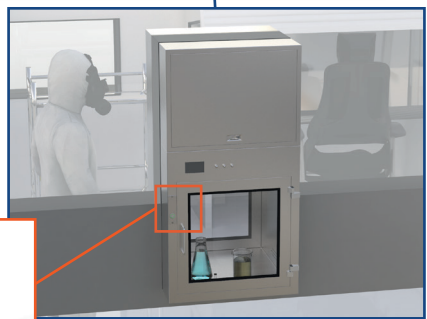

All internal system components are completely pluggable. The cables as well as the corresponding sockets are clearly labeled in color, so that incorrect connection is practically impossible.

APPLICATION EXAMPLE: PHARMACY

PERSONNEL LOCK

- Consists of control terminal and operating terminals (with/without emergency open), distribution box, pre-assembled connecting cables and electrical locking elements
- Many special functions can be implemented
- Control and emergency exit possible from the inside