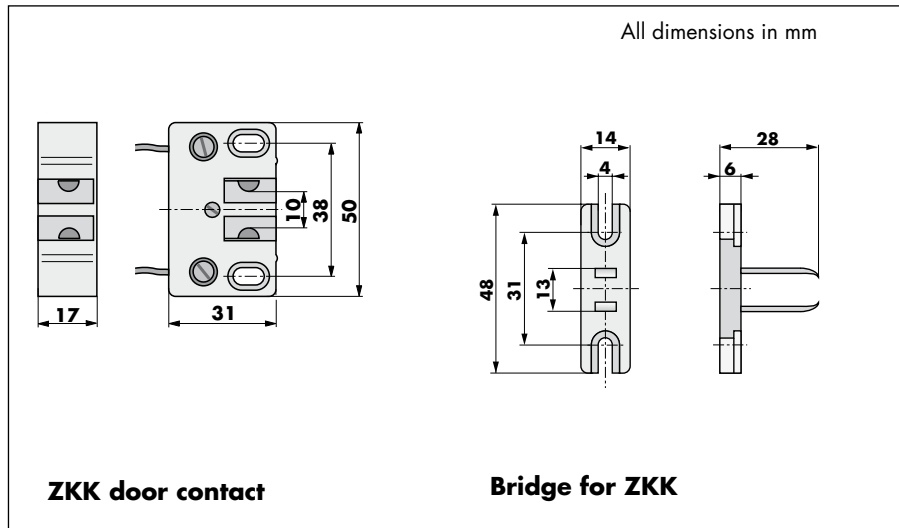

DICTATOR Door Contacts

For Hinged Lift Doors

DICTATOR door contacts have especially been designed for hinged lift doors. They guarantee the lift door is fully closed before the lift starts moving.

The contact points are silvered to help them last and prevent sparking when the door closes.

Types

Contact points	silvered
Body	plastic
Type	ZKK

Dictator Door Contacts

Dimensions

Order Information

ZKK door contact

part no. 050104

Contact bridge for ZKK